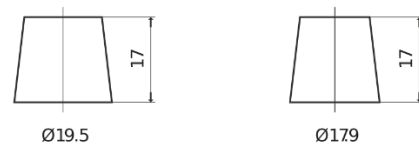

**Product overview**

Batteries for Cars

**AGM FK720**

Part number	FK720
Technology	AGM
EAN/GTIN	3661024047401
Voltage	12 V
Capacity	72 Ah
CCA	760 A
Length	278 mm
Width	175 mm
Height	190 mm
Box size	L03
Polarity	ETN 0
Terminal Type	EN taper post
Hold Down	B13
Weights (subject of variation)	20.60 kg

**Polarity**

**Terminal Type**

Positive Terminal

Negative Terminal

**Hold Down**

Design, features and specifications are subject to change without notice. We disclaim any representation or warranty, express or implied, concerning the data or recommendations, and in no event shall be liable for any loss or damage claimed to have arisen as a result. Some products may not be available in your local market.