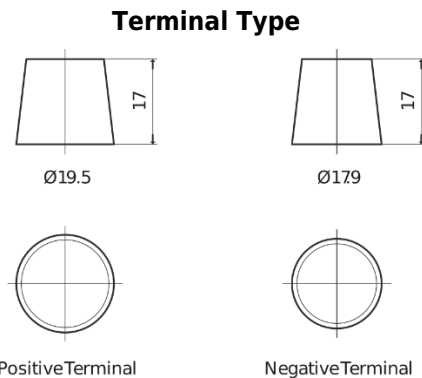

**Product overview**

Batteries for Trucks, Buses, Construction, Agriculture

**StartPRO FG2253**

Part number	FG2253
Technology	Flooded
EAN/GTIN	3661024047241
Voltage	12 V
Capacity	225 Ah
CCA	1200 A
Length	518 mm
Width	274 mm
Height	240 mm
Box size	D06
Polarity	ETN 3
Terminal Type	EN taper post
Hold Down	B0
Weights (subject of variation)	54.90 kg