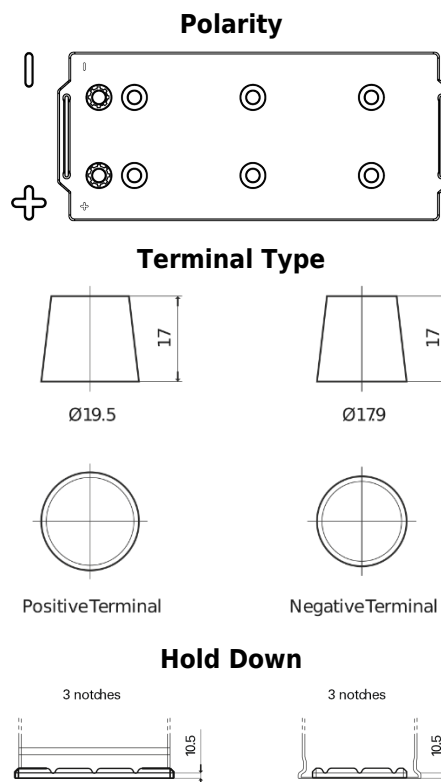

**Product overview**

Batteries for Trucks, Buses, Construction, Agriculture

**StartPRO FG1406**

Part number	FG1406
Technology	Flooded
EAN/GTIN	3661024045490
Voltage	12 V
Capacity	140 Ah
CCA	800 A
Length	510 mm
Width	175 mm
Height	225 mm
Box size	D08
Polarity	ETN 4
Terminal Type	EN taper post
Hold Down	B3
Weights (subject of variation)	33.50 kg