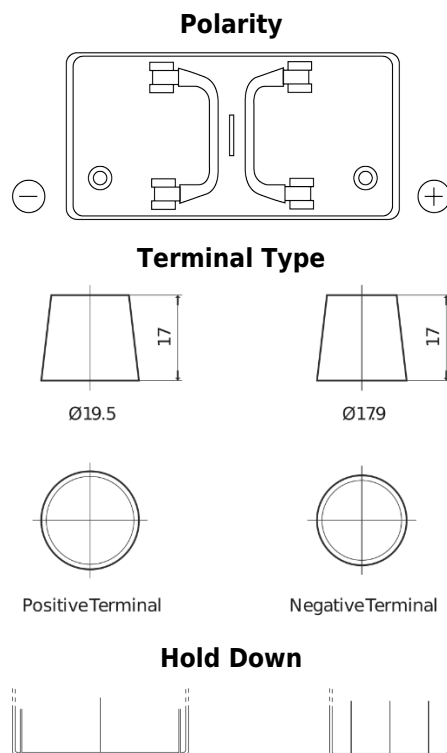

Product overview

Batteries for Trucks, Buses, Construction, Agriculture

StartPRO FG1250

Part number	FG1250
Technology	Flooded
EAN/GTIN	3661024045407
Voltage	12 V
Capacity	125 Ah
CCA	760 A
Length	349 mm
Width	175 mm
Height	285 mm
Box size	D03
Polarity	ETN 0
Terminal Type	EN taper post
Hold Down	B0
Weights (subject of variation)	29.50 kg