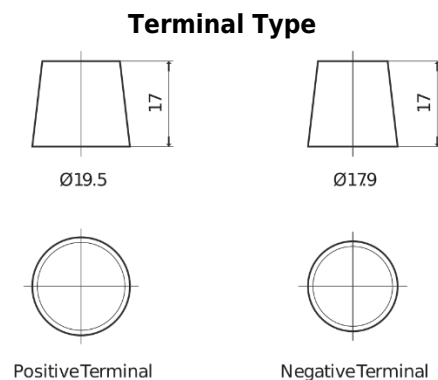

Product overview

Batteries for Trucks, Buses, Construction, Agriculture

StartPRO FG1206

Part number	FG1206
Technology	Flooded
EAN/GTIN	3661024046565
Voltage	12 V
Capacity	120 Ah
CCA	680 A
Length	510 mm
Width	175 mm
Height	225 mm
Box size	D08
Polarity	ETN 4
Terminal Type	EN taper post
Hold Down	B3
Weights (subject of variation)	31.80 kg