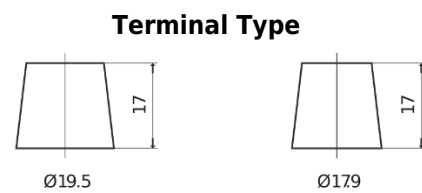

Product overview

Batteries for Trucks, Buses, Construction, Agriculture

PowerPRO FF1453

Part number	FF1453
Technology	Flooded
EAN/GTIN	3661024045308
Voltage	12 V
Capacity	145 Ah
CCA	900 A
Length	513 mm
Width	189 mm
Height	223 mm
Box size	D04
Polarity	ETN 3
Terminal Type	EN taper post
Hold Down	B0
Weights (subject of variation)	35.90 kg