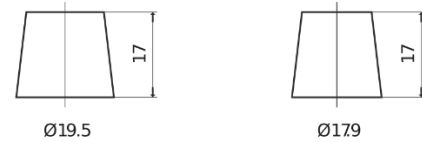

Product overview

Batteries for Cars

Formula FB955

Part number	FB955
Technology	Flooded
EAN/GTIN	3661024044462
Voltage	12 V
Capacity	95 Ah
CCA	760 A
Length	306 mm
Width	173 mm
Height	222 mm
Box size	D31
Polarity	ETN 1
Terminal Type	EN taper post
Hold Down	Korean B1
Weights (subject of variation)	20.60 kg

Polarity

Terminal Type

Positive Terminal

Negative Terminal

Hold Down

Design, features and specifications are subject to change without notice. We disclaim any representation or warranty, express or implied, concerning the data or recommendations, and in no event shall be liable for any loss or damage claimed to have arisen as a result. Some products may not be available in your local market.