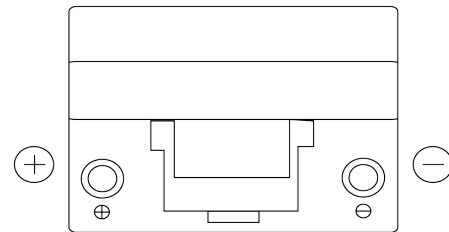

Product overview

Batteries for Cars

Formula FB955

Part number	FB955
Technology	Flooded
EAN/GTIN	3661024044462
Voltage	12 V
Capacity	95 Ah
CCA	760 A
Length	306 mm
Width	173 mm
Height	222 mm
Box size	D31
Polarity	ETN 1
Terminal Type	EN taper post
Hold Down	Korean B1
Weights (subject of variation)	20.60 kg

Polarity

Terminal Type

Positive Terminal

Negative Terminal

Hold Down

Design, features and specifications are subject to change without notice. We disclaim any representation or warranty, express or implied, concerning the data or recommendations, and in no event shall be liable for any loss or damage claimed to have arisen as a result. Some products may not be available in your local market.