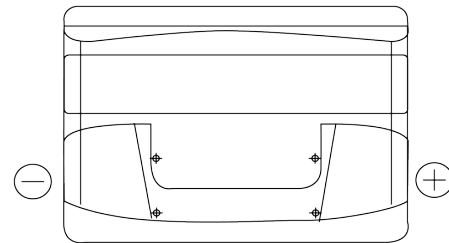

Product overview

Batteries for Cars

Formula FB800

Part number	FB800
Technology	Flooded
EAN/GTIN	3661024046244
Voltage	12 V
Capacity	80 Ah
CCA	640 A
Length	315 mm
Width	175 mm
Height	190 mm
Box size	L04
Polarity	ETN 0
Terminal Type	EN taper post
Hold Down	B13
Weights (subject of variation)	19.00 kg

Polarity

Terminal Type

Positive Terminal

Negative Terminal

Hold Down

Design, features and specifications are subject to change without notice. We disclaim any representation or warranty, express or implied, concerning the data or recommendations, and in no event shall be liable for any loss or damage claimed to have arisen as a result. Some products may not be available in your local market.