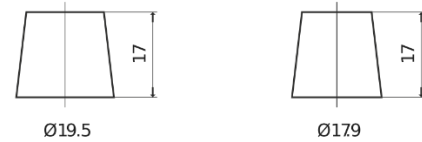

Product overview

Batteries for Cars

Formula FB800

Part number	FB800
Technology	Flooded
EAN/GTIN	3661024046244
Voltage	12 V
Capacity	80 Ah
CCA	640 A
Length	315 mm
Width	175 mm
Height	190 mm
Box size	L04
Polarity	ETN 0
Terminal Type	EN taper post
Hold Down	B13
Weights (subject of variation)	19.00 kg

Polarity

Terminal Type

Positive Terminal

Negative Terminal

Hold Down

Design, features and specifications are subject to change without notice. We disclaim any representation or warranty, express or implied, concerning the data or recommendations, and in no event shall be liable for any loss or damage claimed to have arisen as a result. Some products may not be available in your local market.