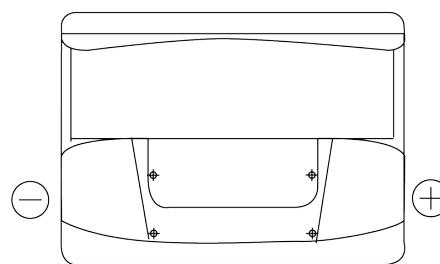

Product overview

Batteries for Cars

Formula FB620

Part number	FB620
Technology	Flooded
EAN/GTIN	3661024044530
Voltage	12 V
Capacity	62 Ah
CCA	540 A
Length	242 mm
Width	175 mm
Height	190 mm
Box size	L02
Polarity	ETN 0
Terminal Type	EN taper post
Hold Down	B13
Weights (subject of variation)	13.90 kg

Polarity

Terminal Type

Positive Terminal

Negative Terminal

Hold Down

Design, features and specifications are subject to change without notice. We disclaim any representation or warranty, express or implied, concerning the data or recommendations, and in no event shall be liable for any loss or damage claimed to have arisen as a result. Some products may not be available in your local market.