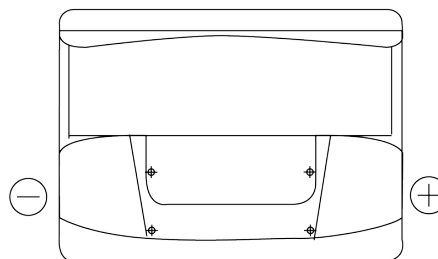

Product overview

Batteries for Cars

Formula FB602

Part number	FB602
Technology	Flooded
EAN/GTIN	3661024044639
Voltage	12 V
Capacity	60 Ah
CCA	540 A
Length	242 mm
Width	175 mm
Height	175 mm
Box size	LB2
Polarity	ETN 0
Terminal Type	EN taper post
Hold Down	B13
Weights (subject of variation)	12.90 kg

Polarity

Terminal Type

Positive Terminal

Negative Terminal

Hold Down

Design, features and specifications are subject to change without notice. We disclaim any representation or warranty, express or implied, concerning the data or recommendations, and in no event shall be liable for any loss or damage claimed to have arisen as a result. Some products may not be available in your local market.