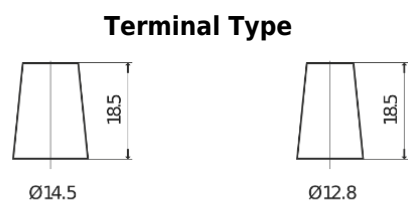

Product overview

Batteries for Cars

Formula FB457

Part number	FB457
Technology	Flooded
EAN/GTIN	3661024044363
Voltage	12 V
Capacity	45 Ah
CCA	330 A
Length	237 mm
Width	127 mm
Height	227 mm
Box size	B24
Polarity	ETN 1
Terminal Type	JIS taper post
Hold Down	B0
Weights (subject of variation)	11.40 kg