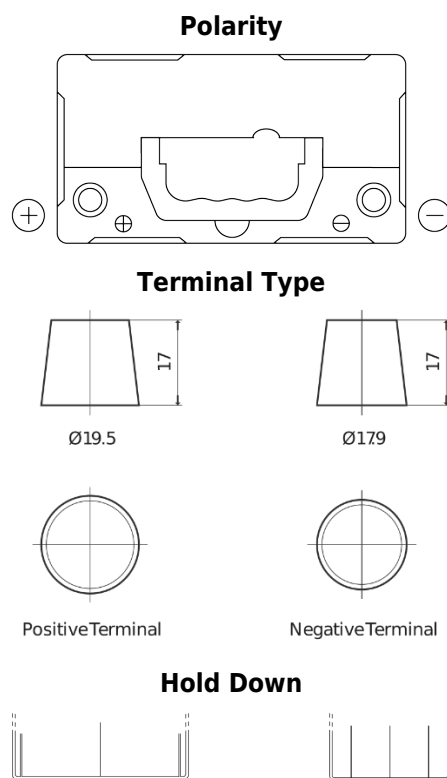

**Product overview**

Batteries for Cars

**Formula FB455**

Part number	FB455
Technology	Flooded
EAN/GTIN	3661024044387
Voltage	12 V
Capacity	45 Ah
CCA	330 A
Length	237 mm
Width	127 mm
Height	227 mm
Box size	B24
Polarity	ETN 1
Terminal Type	EN taper post
Hold Down	B0
Weights (subject of variation)	11.40 kg