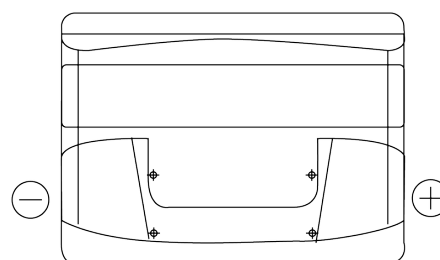

Batteries for Cars

Formula FB442

Part number	FB442
Technology	Flooded
EAN/GTIN	3661024044608
Voltage	12 V
Capacity	44 Ah
CCA	420 A
Length	207 mm
Width	175 mm
Height	175 mm
Box size	LB1
Polarity	ETN 0
Terminal Type	EN taper post
Hold Down	B13
Weights (subject of variation)	10.60 kg

Polarity

Terminal Type

Positive Terminal

Negative Terminal

Hold Down

Design, features and specifications are subject to change without notice. We disclaim any representation or warranty, express or implied, concerning the data or recommendations, and in no event shall be liable for any loss or damage claimed to have arisen as a result. Some products may not be available in your local market.