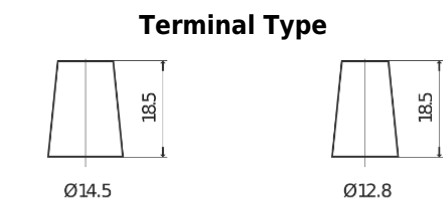

Product overview

Batteries for Cars

Formula FB356A

Part number	FB356A
Technology	Flooded
EAN/GTIN	3661024044882
Voltage	12 V
Capacity	35 Ah
CCA	240 A
Length	187 mm
Width	127 mm
Height	220 mm
Box size	B19
Polarity	ETN 0
Terminal Type	JIS taper post
Hold Down	Korean B1 Long
Weights (subject of variation)	8.90 kg