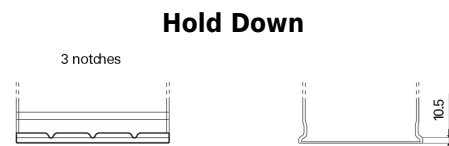

Product overview

Batteries for Cars

Formula FB356A

Part number	FB356A
Technology	Flooded
EAN/GTIN	3661024044882
Voltage	12 V
Capacity	35 Ah
CCA	240 A
Length	187 mm
Width	127 mm
Height	220 mm
Box size	B19
Polarity	ETN 0
Terminal Type	JIS taper post
Hold Down	Korean B1 Long
Weights (subject of variation)	8.90 kg