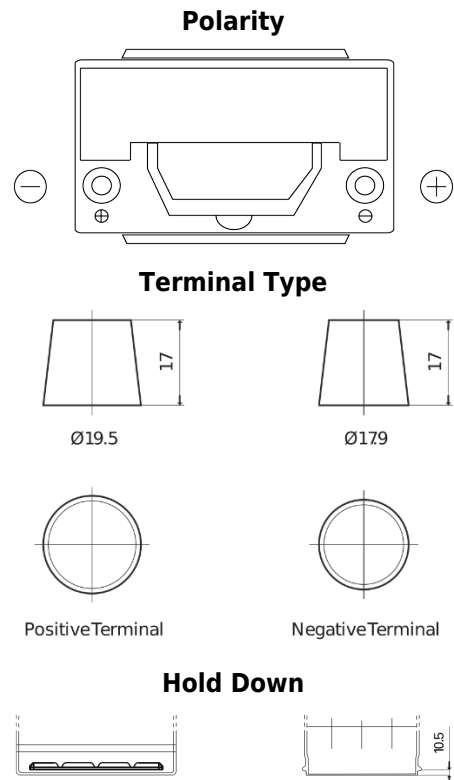

Product overview

Batteries for Cars

Formula Xtreme FA955

Part number	FA955
Technology	Flooded
EAN/GTIN	3661024044196
Voltage	12 V
Capacity	95 Ah
CCA	800 A
Length	306 mm
Width	173 mm
Height	222 mm
Box size	D31
Polarity	ETN 1
Terminal Type	EN taper post
Hold Down	Korean B1
Weights (subject of variation)	21.40 kg