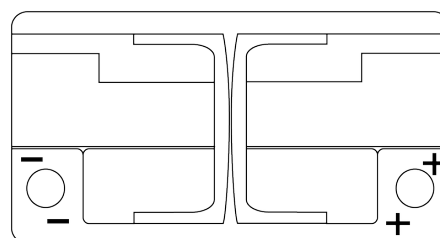

Product overview

Batteries for Cars

Formula Xtreme FA900

Part number	FA900
Technology	Flooded
EAN/GTIN	3661024046251
Voltage	12 V
Capacity	90 Ah
CCA	720 A
Length	315 mm
Width	175 mm
Height	190 mm
Box size	L04
Polarity	ETN 0
Terminal Type	EN taper post
Hold Down	B13
Weights (subject of variation)	19.50 kg

Polarity

Terminal Type

Positive Terminal

Negative Terminal

Hold Down

Design, features and specifications are subject to change without notice. We disclaim any representation or warranty, express or implied, concerning the data or recommendations, and in no event shall be liable for any loss or damage claimed to have arisen as a result. Some products may not be available in your local market.