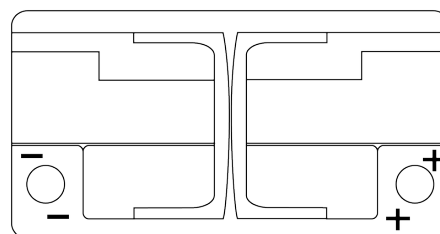

Product overview

Batteries for Cars

Formula Xtreme FA852

Part number	FA852
Technology	Flooded
EAN/GTIN	3661024044295
Voltage	12 V
Capacity	85 Ah
CCA	800 A
Length	315 mm
Width	175 mm
Height	175 mm
Box size	LB4
Polarity	ETN 0
Terminal Type	EN taper post
Hold Down	B13
Weights (subject of variation)	18.60 kg

Polarity

Terminal Type

Positive Terminal

Negative Terminal

Hold Down

Design, features and specifications are subject to change without notice. We disclaim any representation or warranty, express or implied, concerning the data or recommendations, and in no event shall be liable for any loss or damage claimed to have arisen as a result. Some products may not be available in your local market.