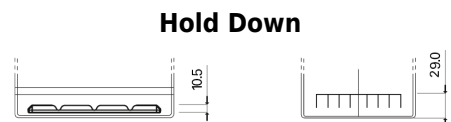

Product overview

Batteries for Cars

Formula Xtreme FA755

Part number	FA755
Technology	Flooded
EAN/GTIN	3661024044172
Voltage	12 V
Capacity	75 Ah
CCA	630 A
Length	270 mm
Width	173 mm
Height	222 mm
Box size	D26
Polarity	ETN 1
Terminal Type	EN taper post
Hold Down	Korean B1+B6
Weights (subject of variation)	17.40 kg