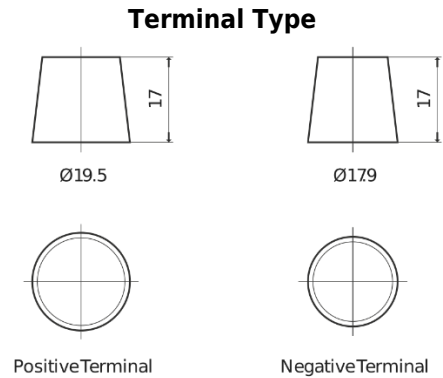

Product overview

Batteries for Cars

Formula Xtreme FA755

Part number	FA755
Technology	Flooded
EAN/GTIN	3661024044172
Voltage	12 V
Capacity	75 Ah
CCA	630 A
Length	270 mm
Width	173 mm
Height	222 mm
Box size	D26
Polarity	ETN 1
Terminal Type	EN taper post
Hold Down	Korean B1+B6
Weights (subject of variation)	17.40 kg