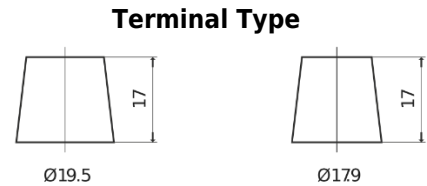

Product overview

Batteries for Cars

Formula Xtreme FA754

Part number	FA754
Technology	Flooded
EAN/GTIN	3661024044165
Voltage	12 V
Capacity	75 Ah
CCA	630 A
Length	270 mm
Width	173 mm
Height	222 mm
Box size	D26
Polarity	ETN 0
Terminal Type	EN taper post
Hold Down	Korean B1+B6
Weights (subject of variation)	17.40 kg