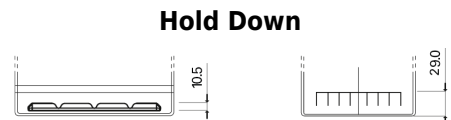

Product overview

Batteries for Cars

Formula Xtreme FA754

Part number	FA754
Technology	Flooded
EAN/GTIN	3661024044165
Voltage	12 V
Capacity	75 Ah
CCA	630 A
Length	270 mm
Width	173 mm
Height	222 mm
Box size	D26
Polarity	ETN 0
Terminal Type	EN taper post
Hold Down	Korean B1+B6
Weights (subject of variation)	17.40 kg