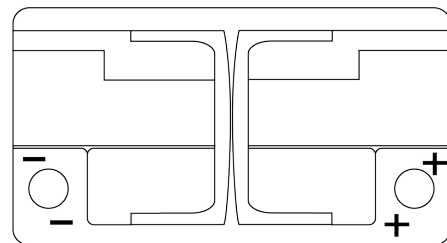

**Product overview**

Batteries for Cars

**Formula Xtreme FA722**

|                                |               |
|--------------------------------|---------------|
| Part number                    | FA722         |
| Technology                     | Flooded       |
| EAN/GTIN                       | 3661024044288 |
| Voltage                        | 12 V          |
| Capacity                       | 72 Ah         |
| CCA                            | 720 A         |
| Length                         | 278 mm        |
| Width                          | 175 mm        |
| Height                         | 175 mm        |
| Box size                       | LB3           |
| Polarity                       | ETN 0         |
| Terminal Type                  | EN taper post |
| Hold Down                      | B13           |
| Weights (subject of variation) | 15.90 kg      |

**Polarity**

**Terminal Type**

Positive Terminal

Negative Terminal

**Hold Down**

Design, features and specifications are subject to change without notice. We disclaim any representation or warranty, express or implied, concerning the data or recommendations, and in no event shall be liable for any loss or damage claimed to have arisen as a result. Some products may not be available in your local market.