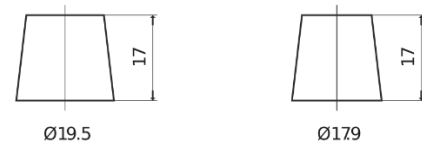

**Product overview**

Batteries for Cars

**Formula Xtreme FA722**

|                                |               |
|--------------------------------|---------------|
| Part number                    | FA722         |
| Technology                     | Flooded       |
| EAN/GTIN                       | 3661024044288 |
| Voltage                        | 12 V          |
| Capacity                       | 72 Ah         |
| CCA                            | 720 A         |
| Length                         | 278 mm        |
| Width                          | 175 mm        |
| Height                         | 175 mm        |
| Box size                       | LB3           |
| Polarity                       | ETN 0         |
| Terminal Type                  | EN taper post |
| Hold Down                      | B13           |
| Weights (subject of variation) | 15.90 kg      |

**Polarity**

**Terminal Type**

Positive Terminal

Negative Terminal

**Hold Down**

Design, features and specifications are subject to change without notice. We disclaim any representation or warranty, express or implied, concerning the data or recommendations, and in no event shall be liable for any loss or damage claimed to have arisen as a result. Some products may not be available in your local market.