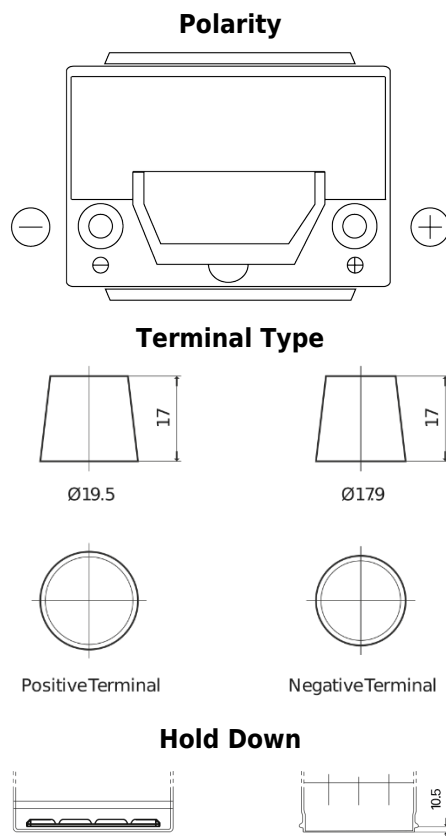

Product overview

Batteries for Cars

Formula Xtreme FA654

Part number	FA654
Technology	Flooded
EAN/GTIN	3661024044141
Voltage	12 V
Capacity	65 Ah
CCA	580 A
Length	230 mm
Width	173 mm
Height	222 mm
Box size	D23
Polarity	ETN 0
Terminal Type	EN taper post
Hold Down	Korean B1
Weights (subject of variation)	16.00 kg