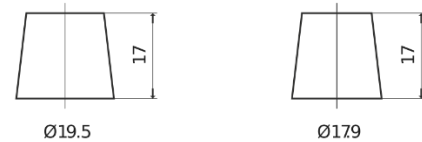

**Product overview**

Batteries for Cars

**Formula Xtreme FA640**

Part number	FA640
Technology	Flooded
EAN/GTIN	3661024044226
Voltage	12 V
Capacity	64 Ah
CCA	640 A
Length	242 mm
Width	175 mm
Height	190 mm
Box size	L02
Polarity	ETN 0
Terminal Type	EN taper post
Hold Down	B13
Weights (subject of variation)	14.90 kg

**Polarity**

**Terminal Type**

Positive Terminal

Negative Terminal

**Hold Down**

Design, features and specifications are subject to change without notice. We disclaim any representation or warranty, express or implied, concerning the data or recommendations, and in no event shall be liable for any loss or damage claimed to have arisen as a result. Some products may not be available in your local market.