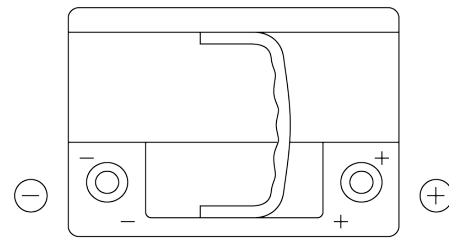

**Product overview**

Batteries for Cars

**Formula Xtreme FA640**

Part number	FA640
Technology	Flooded
EAN/GTIN	3661024044226
Voltage	12 V
Capacity	64 Ah
CCA	640 A
Length	242 mm
Width	175 mm
Height	190 mm
Box size	L02
Polarity	ETN 0
Terminal Type	EN taper post
Hold Down	B13
Weights (subject of variation)	14.90 kg

**Polarity**

**Terminal Type**

Positive Terminal

Negative Terminal

**Hold Down**

Design, features and specifications are subject to change without notice. We disclaim any representation or warranty, express or implied, concerning the data or recommendations, and in no event shall be liable for any loss or damage claimed to have arisen as a result. Some products may not be available in your local market.