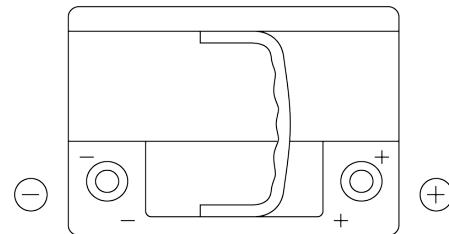

Product overview

Batteries for Cars

Formula Xtreme FA612

Part number	FA612
Technology	Flooded
EAN/GTIN	3661024044271
Voltage	12 V
Capacity	61 Ah
CCA	600 A
Length	242 mm
Width	175 mm
Height	175 mm
Box size	LB2
Polarity	ETN 0
Terminal Type	EN taper post
Hold Down	B13
Weights (subject of variation)	14.00 kg

Polarity

Terminal Type

Positive Terminal

Negative Terminal

Hold Down

Design, features and specifications are subject to change without notice. We disclaim any representation or warranty, express or implied, concerning the data or recommendations, and in no event shall be liable for any loss or damage claimed to have arisen as a result. Some products may not be available in your local market.