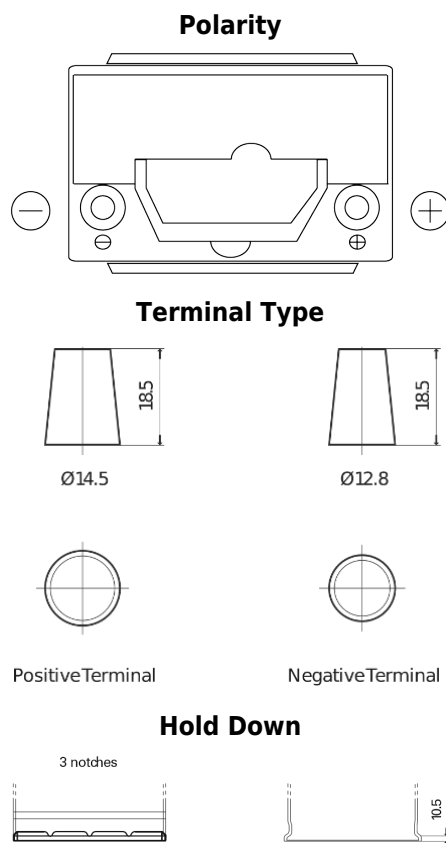

Product overview

Batteries for Cars

Formula Xtreme FA456

Part number	FA456
Technology	Flooded
EAN/GTIN	3661024044127
Voltage	12 V
Capacity	45 Ah
CCA	390 A
Length	237 mm
Width	127 mm
Height	227 mm
Box size	B24
Polarity	ETN 0
Terminal Type	JIS taper post
Hold Down	B1
Weights (subject of variation)	11.80 kg