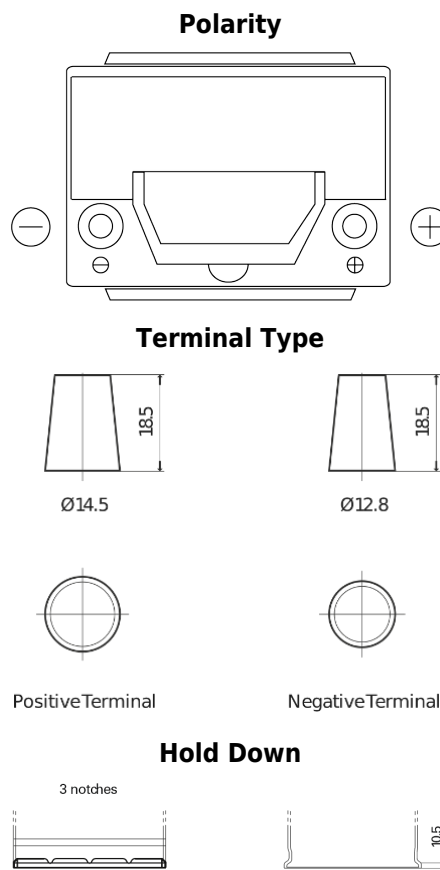

Product overview

Batteries for Cars

Formula Xtreme FA406

Part number	FA406
Technology	Flooded
EAN/GTIN	3661024047005
Voltage	12 V
Capacity	40 Ah
CCA	350 A
Length	187 mm
Width	127 mm
Height	220 mm
Box size	B19
Polarity	ETN 0
Terminal Type	JIS taper post
Hold Down	B1
Weights (subject of variation)	9.30 kg