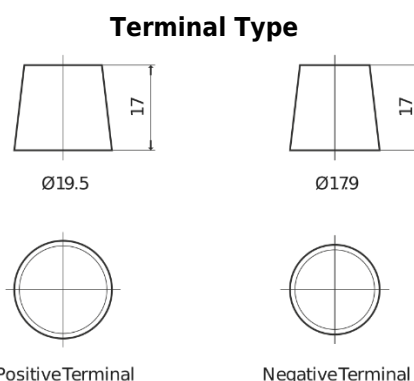

Product overview

Batteries for Trucks, Buses, Construction, Agriculture

StartPRO DG2253

Part number	DG2253
Technology	Flooded
EAN/GTIN	3661024026963
Voltage	12 V
Capacity	225 Ah
CCA	1200 A
Length	518 mm
Width	274 mm
Height	240 mm
Box size	D06
Polarity	ETN 3
Terminal Type	EN taper post
Hold Down	B0
Weights (subject of variation)	54.90 kg