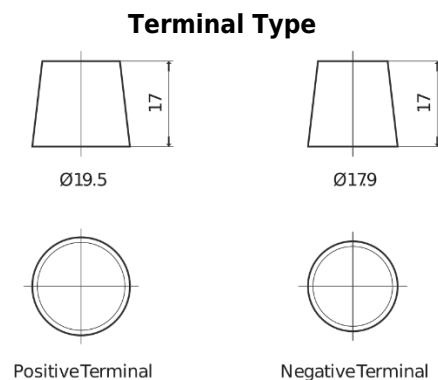

**Product overview**

Batteries for Trucks, Buses, Construction, Agriculture

**StartPRO DG1406**

Part number	DG1406
Technology	Flooded
EAN/GTIN	3661024025492
Voltage	12 V
Capacity	140 Ah
CCA	800 A
Length	510 mm
Width	175 mm
Height	225 mm
Box size	D08
Polarity	ETN 4
Terminal Type	EN taper post
Hold Down	B3
Weights (subject of variation)	33.50 kg