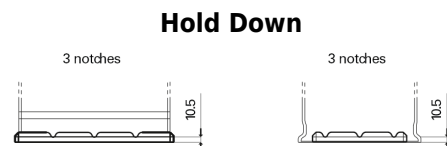

**Product overview**

Batteries for Trucks, Buses, Construction, Agriculture

**StartPRO DG1406**

Part number	DG1406
Technology	Flooded
EAN/GTIN	3661024025492
Voltage	12 V
Capacity	140 Ah
CCA	800 A
Length	510 mm
Width	175 mm
Height	225 mm
Box size	D08
Polarity	ETN 4
Terminal Type	EN taper post
Hold Down	B3
Weights (subject of variation)	33.50 kg