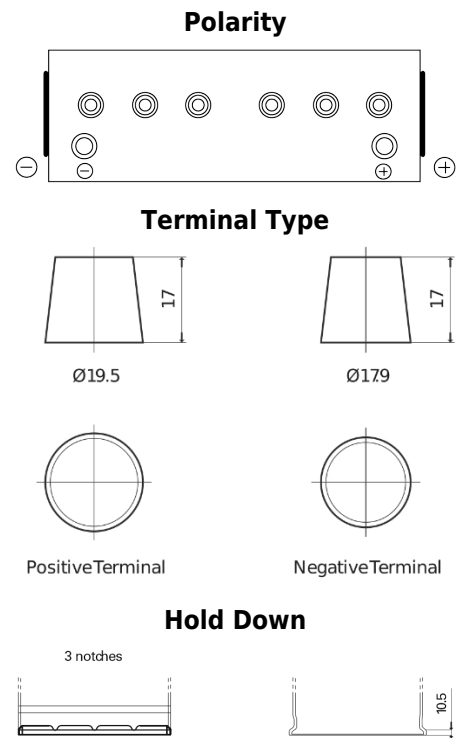

Product overview

Batteries for Trucks, Buses, Construction, Agriculture

StartPRO DG1402

Part number	DG1402
Technology	Flooded
EAN/GTIN	3661024025348
Voltage	12 V
Capacity	140 Ah
CCA	900 A
Length	508 mm
Width	175 mm
Height	205 mm
Box size	ATM
Polarity	ETN 0
Terminal Type	EN taper post
Hold Down	B1
Weights (subject of variation)	33.80 kg