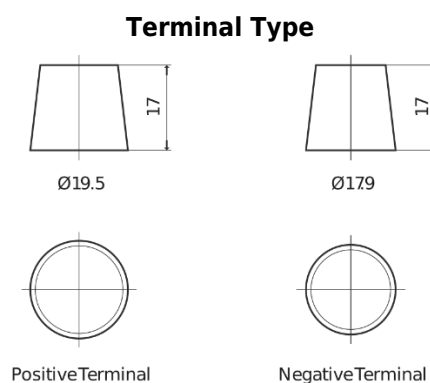

Product overview

Batteries for Trucks, Buses, Construction, Agriculture

StartPRO DG1353

Part number	DG1353
Technology	Flooded
EAN/GTIN	3661024025546
Voltage	12 V
Capacity	135 Ah
CCA	1000 A
Length	514 mm
Width	218 mm
Height	210 mm
Box size	DB9
Polarity	ETN 3
Terminal Type	EN taper post
Hold Down	B0
Weights (subject of variation)	39.80 kg