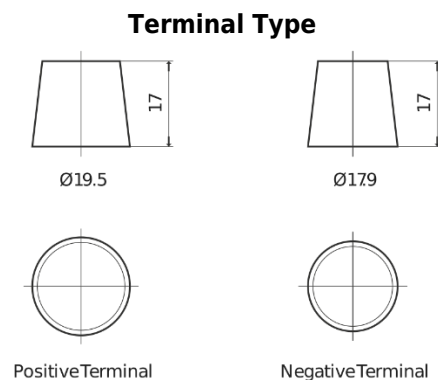

Product overview

Batteries for Trucks, Buses, Construction, Agriculture

StartPRO DG1206

Part number	DG1206
Technology	Flooded
EAN/GTIN	3661024026482
Voltage	12 V
Capacity	120 Ah
CCA	680 A
Length	510 mm
Width	175 mm
Height	225 mm
Box size	D08
Polarity	ETN 4
Terminal Type	EN taper post
Hold Down	B3
Weights (subject of variation)	31.80 kg