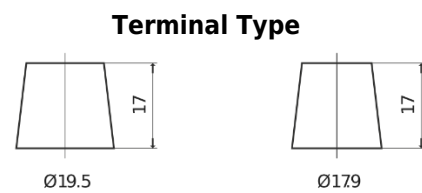

Product overview

Batteries for Trucks, Buses, Construction, Agriculture

StartPRO DG1203

Part number	DG1203
Technology	Flooded
EAN/GTIN	3661024026468
Voltage	12 V
Capacity	120 Ah
CCA	680 A
Length	513 mm
Width	189 mm
Height	223 mm
Box size	D04
Polarity	ETN 3
Terminal Type	EN taper post
Hold Down	B0
Weights (subject of variation)	32.50 kg