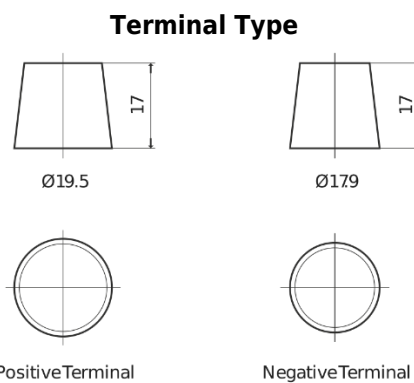

**Product overview**

Batteries for Trucks, Buses, Construction, Agriculture

**PowerPRO DF2353**

Part number	DF2353
Technology	Flooded
EAN/GTIN	3661024025324
Voltage	12 V
Capacity	235 Ah
CCA	1300 A
Length	518 mm
Width	274 mm
Height	240 mm
Box size	D06
Polarity	ETN 3
Terminal Type	EN taper post
Hold Down	B0
Weights (subject of variation)	56.30 kg