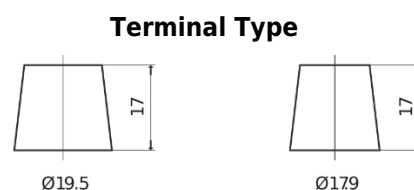

Product overview

Batteries for Trucks, Buses, Construction, Agriculture

PowerPRO DF1453

Part number	DF1453
Technology	Flooded
EAN/GTIN	3661024025300
Voltage	12 V
Capacity	145 Ah
CCA	900 A
Length	513 mm
Width	189 mm
Height	223 mm
Box size	D04
Polarity	ETN 3
Terminal Type	EN taper post
Hold Down	B0
Weights (subject of variation)	35.90 kg