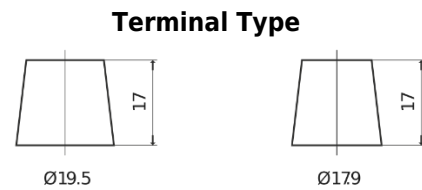

Product overview

Batteries for Trucks, Buses, Construction, Agriculture

StrongPRO EFB+ DE2353

Part number	DE2353
Technology	EFB
EAN/GTIN	3661024026451
Voltage	12 V
Capacity	235 Ah
CCA	1200 A
Length	518 mm
Width	274 mm
Height	240 mm
Box size	D06
Polarity	ETN 3
Terminal Type	EN taper post
Hold Down	B0
Weights (subject of variation)	58.20 kg