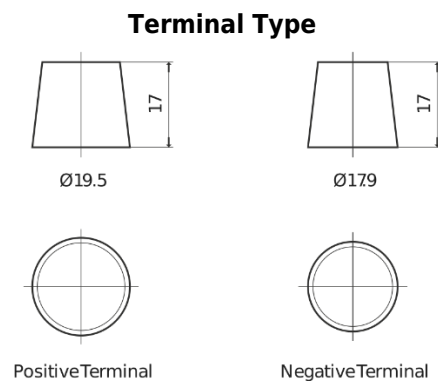

Product overview

Batteries for Trucks, Buses, Construction, Agriculture

Endurance+PRO Gel DD2103T

Part number	DD2103T
Technology	GEL
EAN/GTIN	3661024026987
Voltage	12 V
Capacity	210 Ah
CCA	800 A
Length	518 mm
Width	274 mm
Height	240 mm
Box size	D06
Polarity	ETN 3
Terminal Type	EN taper post
Hold Down	B0
Weights (subject of variation)	66.00 kg