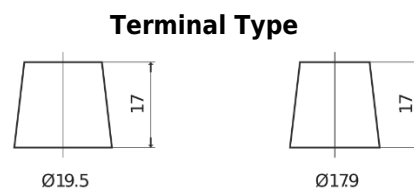

**Product overview**

Batteries for Trucks, Buses, Construction, Agriculture

**Endurance+PRO Gel DD2103**

Part number	DD2103
Technology	GEL
EAN/GTIN	3661024026871
Voltage	12 V
Capacity	210 Ah
CCA	1030 A
Length	518 mm
Width	274 mm
Height	240 mm
Box size	D06
Polarity	ETN 3
Terminal Type	EN taper post
Hold Down	B0
Weights (subject of variation)	63.50 kg