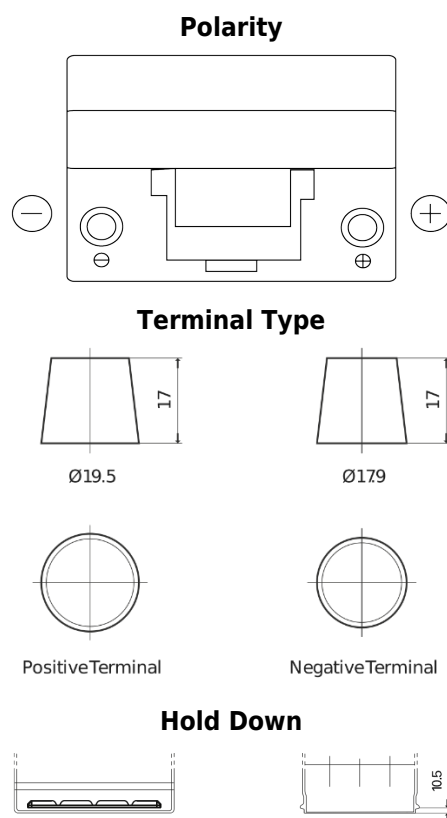

Product overview

Batteries for Cars

Power DB954

Part number	DB954
Technology	Flooded
EAN/GTIN	3661024024457
Voltage	12 V
Capacity	95 Ah
CCA	760 A
Length	306 mm
Width	173 mm
Height	222 mm
Box size	D31
Polarity	ETN 0
Terminal Type	EN taper post
Hold Down	Korean B1
Weights (subject of variation)	20.60 kg