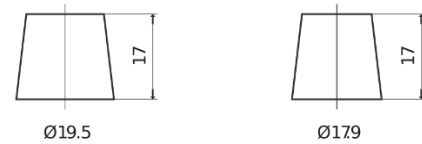

**Product overview**

Batteries for Cars

**Power DB740**

Part number	DB740
Technology	Flooded
EAN/GTIN	3661024024556
Voltage	12 V
Capacity	74 Ah
CCA	680 A
Length	278 mm
Width	175 mm
Height	190 mm
Box size	L03
Polarity	ETN 0
Terminal Type	EN taper post
Hold Down	B13
Weights (subject of variation)	16.60 kg

**Polarity**

**Terminal Type**

Positive Terminal

Negative Terminal

**Hold Down**

Design, features and specifications are subject to change without notice. We disclaim any representation or warranty, express or implied, concerning the data or recommendations, and in no event shall be liable for any loss or damage claimed to have arisen as a result. Some products may not be available in your local market.