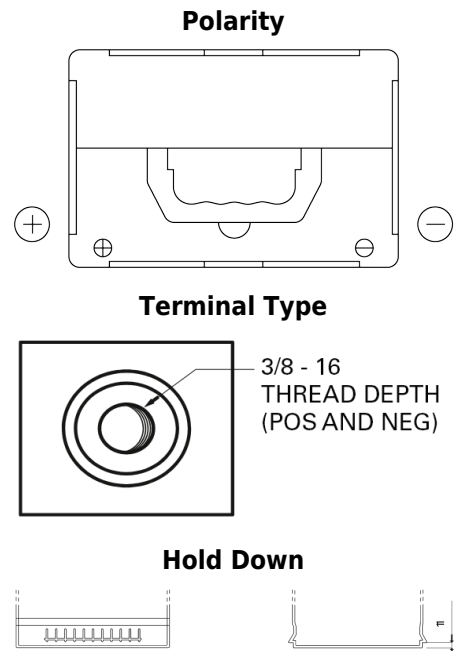

Product overview

Batteries for Cars

Power DB558

Part number	DB558
Technology	Flooded
EAN/GTIN	3661024026895
Voltage	12 V
Capacity	55 Ah
CCA	620 A
Length	230 mm
Width	180 mm
Height	186 mm
Box size	G75
Polarity	ETN 1
Terminal Type	SAE S 3/8" side Terminal
Hold Down	B7
Weights (subject of variation)	14.20 kg