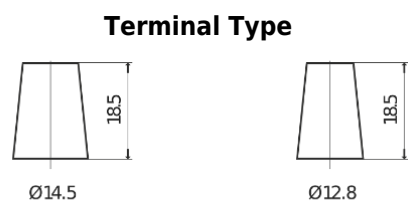

Product overview

Batteries for Cars

Power DB457

Part number	DB457
Technology	Flooded
EAN/GTIN	3661024024365
Voltage	12 V
Capacity	45 Ah
CCA	330 A
Length	237 mm
Width	127 mm
Height	227 mm
Box size	B24
Polarity	ETN 1
Terminal Type	JIS taper post
Hold Down	B0
Weights (subject of variation)	11.40 kg