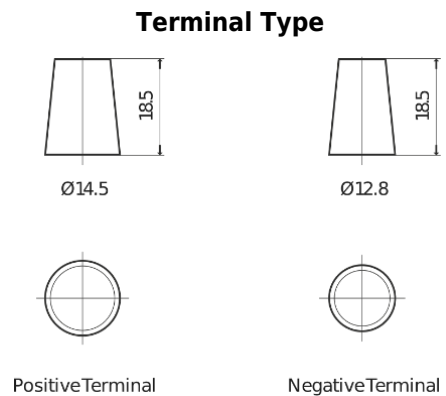

Product overview

Batteries for Cars

Power DB456

Part number	DB456
Technology	Flooded
EAN/GTIN	3661024024358
Voltage	12 V
Capacity	45 Ah
CCA	330 A
Length	237 mm
Width	127 mm
Height	227 mm
Box size	B24
Polarity	ETN 0
Terminal Type	JIS taper post
Hold Down	B0
Weights (subject of variation)	11.40 kg