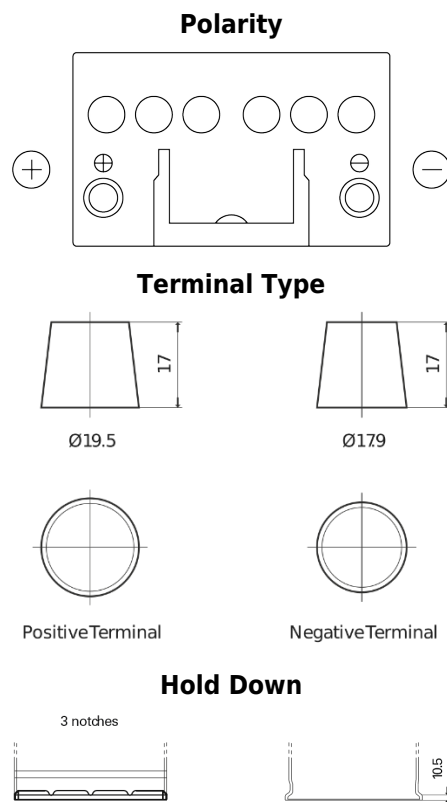

**Product overview**

Batteries for Cars

**Power DB451**

Part number	DB451
Technology	Flooded
EAN/GTIN	3661024024488
Voltage	12 V
Capacity	45 Ah
CCA	330 A
Length	220 mm
Width	135 mm
Height	225 mm
Box size	E02
Polarity	ETN 1
Terminal Type	EN taper post
Hold Down	B1
Weights (subject of variation)	12.50 kg