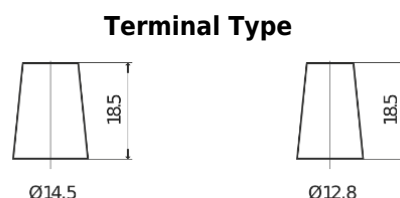

Product overview

Batteries for Cars

Power DB357

Part number	DB357
Technology	Flooded
EAN/GTIN	3661024024341
Voltage	12 V
Capacity	35 Ah
CCA	240 A
Length	187 mm
Width	127 mm
Height	220 mm
Box size	B19
Polarity	ETN 1
Terminal Type	JIS taper post
Hold Down	B0
Weights (subject of variation)	8.90 kg