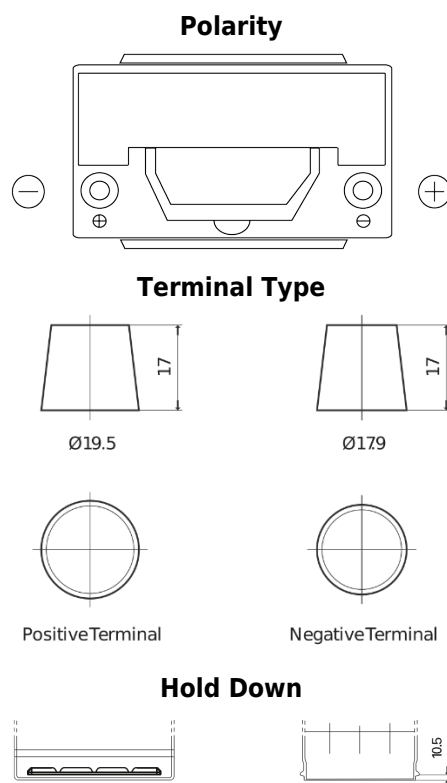

Product overview

Batteries for Cars

Senator3 DA955

Part number	DA955
Technology	Flooded
EAN/GTIN	3661024024198
Voltage	12 V
Capacity	95 Ah
CCA	800 A
Length	306 mm
Width	173 mm
Height	222 mm
Box size	D31
Polarity	ETN 1
Terminal Type	EN taper post
Hold Down	Korean B1
Weights (subject of variation)	21.40 kg