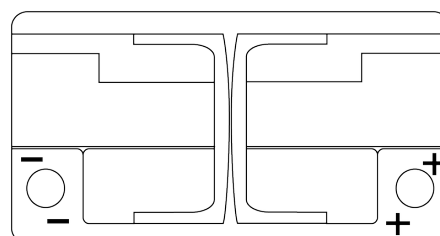

**Product overview**

Batteries for Cars

**Senator3 DA900**

Part number	DA900
Technology	Flooded
EAN/GTIN	3661024026253
Voltage	12 V
Capacity	90 Ah
CCA	720 A
Length	315 mm
Width	175 mm
Height	190 mm
Box size	L04
Polarity	ETN 0
Terminal Type	EN taper post
Hold Down	B13
Weights (subject of variation)	19.50 kg

**Polarity**

**Terminal Type**

Positive Terminal

Negative Terminal

**Hold Down**

Design, features and specifications are subject to change without notice. We disclaim any representation or warranty, express or implied, concerning the data or recommendations, and in no event shall be liable for any loss or damage claimed to have arisen as a result. Some products may not be available in your local market.