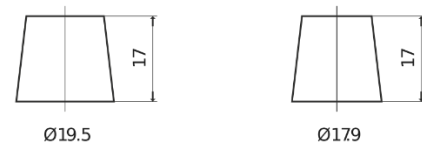

Terminal Type