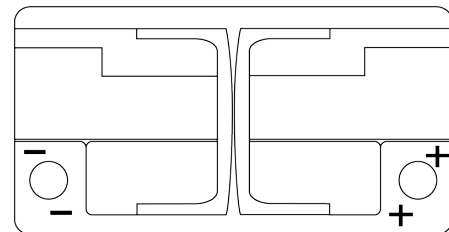

Product overview

Batteries for Cars

Senator3 DA852

Part number	DA852
Technology	Flooded
EAN/GTIN	3661024024297
Voltage	12 V
Capacity	85 Ah
CCA	800 A
Length	315 mm
Width	175 mm
Height	175 mm
Box size	LB4
Polarity	ETN 0
Terminal Type	EN taper post
Hold Down	B13
Weights (subject of variation)	18.60 kg

Polarity

Terminal Type

Positive Terminal

Negative Terminal

Hold Down

Design, features and specifications are subject to change without notice. We disclaim any representation or warranty, express or implied, concerning the data or recommendations, and in no event shall be liable for any loss or damage claimed to have arisen as a result. Some products may not be available in your local market.