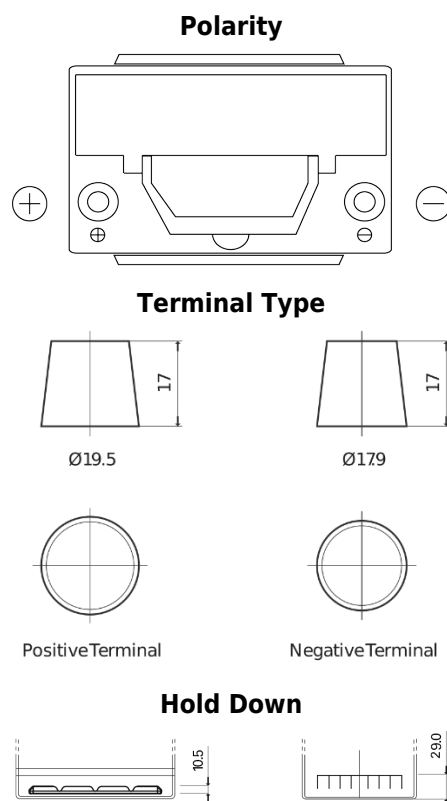

Product overview

Batteries for Cars

Senator3 DA755

Part number	DA755
Technology	Flooded
EAN/GTIN	3661024024174
Voltage	12 V
Capacity	75 Ah
CCA	630 A
Length	270 mm
Width	173 mm
Height	222 mm
Box size	D26
Polarity	ETN 1
Terminal Type	EN taper post
Hold Down	Korean B1+B6
Weights (subject of variation)	17.40 kg