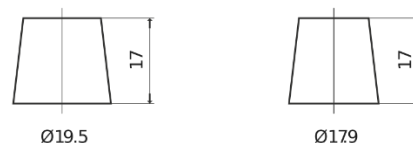

Terminal Type