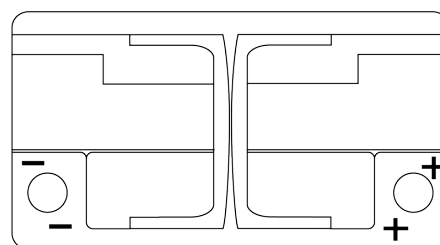

Product overview

Batteries for Cars

Senator3 DA722

Part number	DA722
Technology	Flooded
EAN/GTIN	3661024024280
Voltage	12 V
Capacity	72 Ah
CCA	720 A
Length	278 mm
Width	175 mm
Height	175 mm
Box size	LB3
Polarity	ETN 0
Terminal Type	EN taper post
Hold Down	B13
Weights (subject of variation)	15.90 kg

Polarity

Terminal Type

Positive Terminal

Negative Terminal

Hold Down

Design, features and specifications are subject to change without notice. We disclaim any representation or warranty, express or implied, concerning the data or recommendations, and in no event shall be liable for any loss or damage claimed to have arisen as a result. Some products may not be available in your local market.