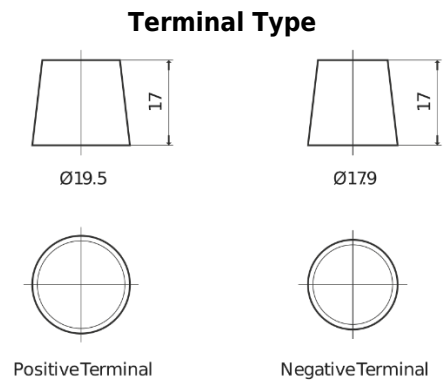

Product overview

Batteries for Cars

Senator3 DA530

Part number	DA530
Technology	Flooded
EAN/GTIN	3661024024204
Voltage	12 V
Capacity	53 Ah
CCA	540 A
Length	207 mm
Width	175 mm
Height	190 mm
Box size	L01
Polarity	ETN 0
Terminal Type	EN taper post
Hold Down	B13
Weights (subject of variation)	12.70 kg