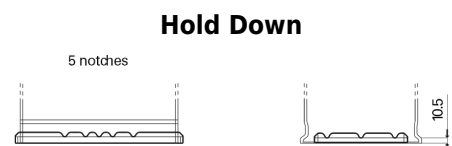

Product overview

Batteries for Cars

Senator3 DA530

Part number	DA530
Technology	Flooded
EAN/GTIN	3661024024204
Voltage	12 V
Capacity	53 Ah
CCA	540 A
Length	207 mm
Width	175 mm
Height	190 mm
Box size	L01
Polarity	ETN 0
Terminal Type	EN taper post
Hold Down	B13
Weights (subject of variation)	12.70 kg