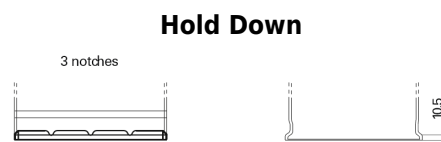

Product overview

Batteries for Cars

Senator3 DA456

Part number	DA456
Technology	Flooded
EAN/GTIN	3661024024129
Voltage	12 V
Capacity	45 Ah
CCA	390 A
Length	237 mm
Width	127 mm
Height	227 mm
Box size	B24
Polarity	ETN 0
Terminal Type	JIS taper post
Hold Down	B1
Weights (subject of variation)	11.80 kg