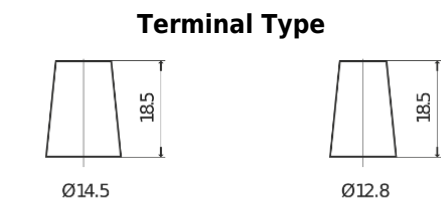

Product overview

Batteries for Cars

Senator3 DA456

Part number	DA456
Technology	Flooded
EAN/GTIN	3661024024129
Voltage	12 V
Capacity	45 Ah
CCA	390 A
Length	237 mm
Width	127 mm
Height	227 mm
Box size	B24
Polarity	ETN 0
Terminal Type	JIS taper post
Hold Down	B1
Weights (subject of variation)	11.80 kg